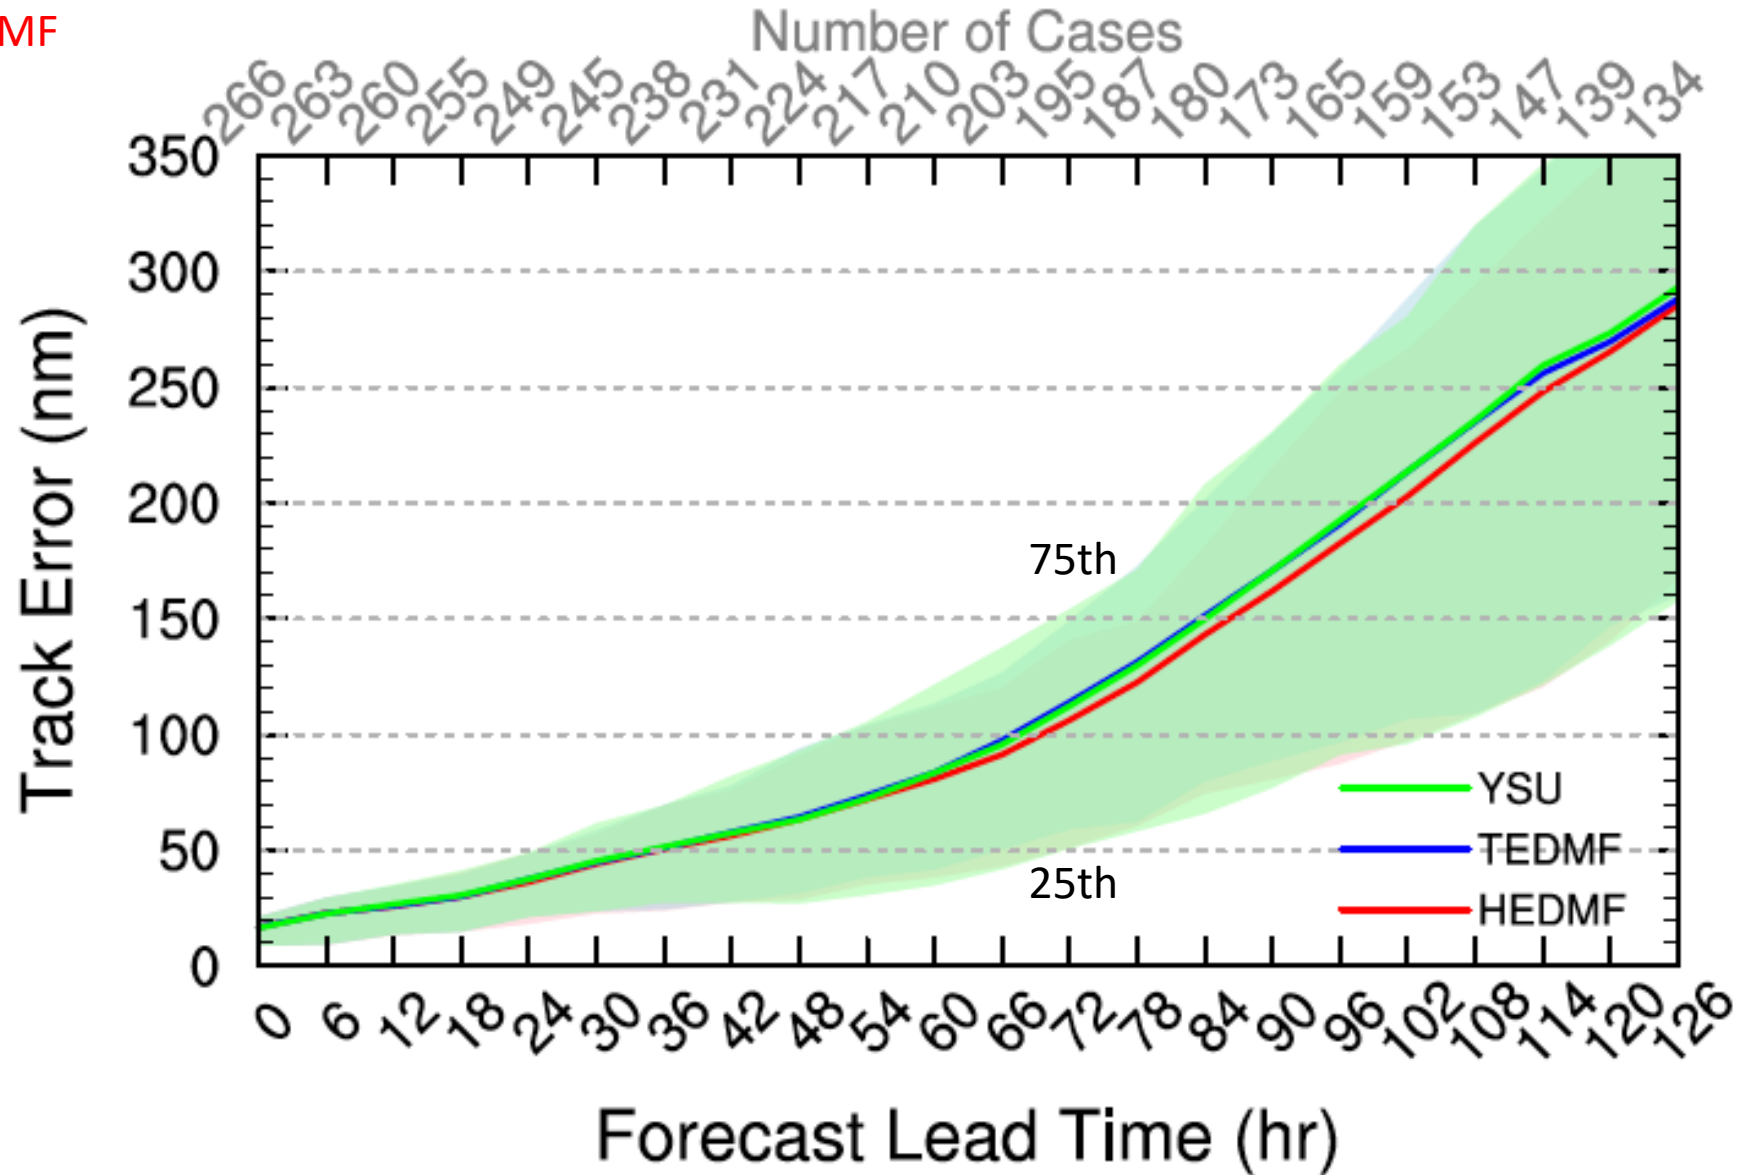

Preliminary results from the PBL tests in HAFS.0.A

Hurricane Team at EMC
April 1, 2020

Time period: Aug 30 – Oct 12 (10 storms)

Track Error

HEDMF: modified Hybrid-EDMF

TEDMF: TKE-EDMF

YSU: ShinHong

Vmax Error

Vmax Bias

Probability Distribution Function (PDF)

Vmax and SLPmin