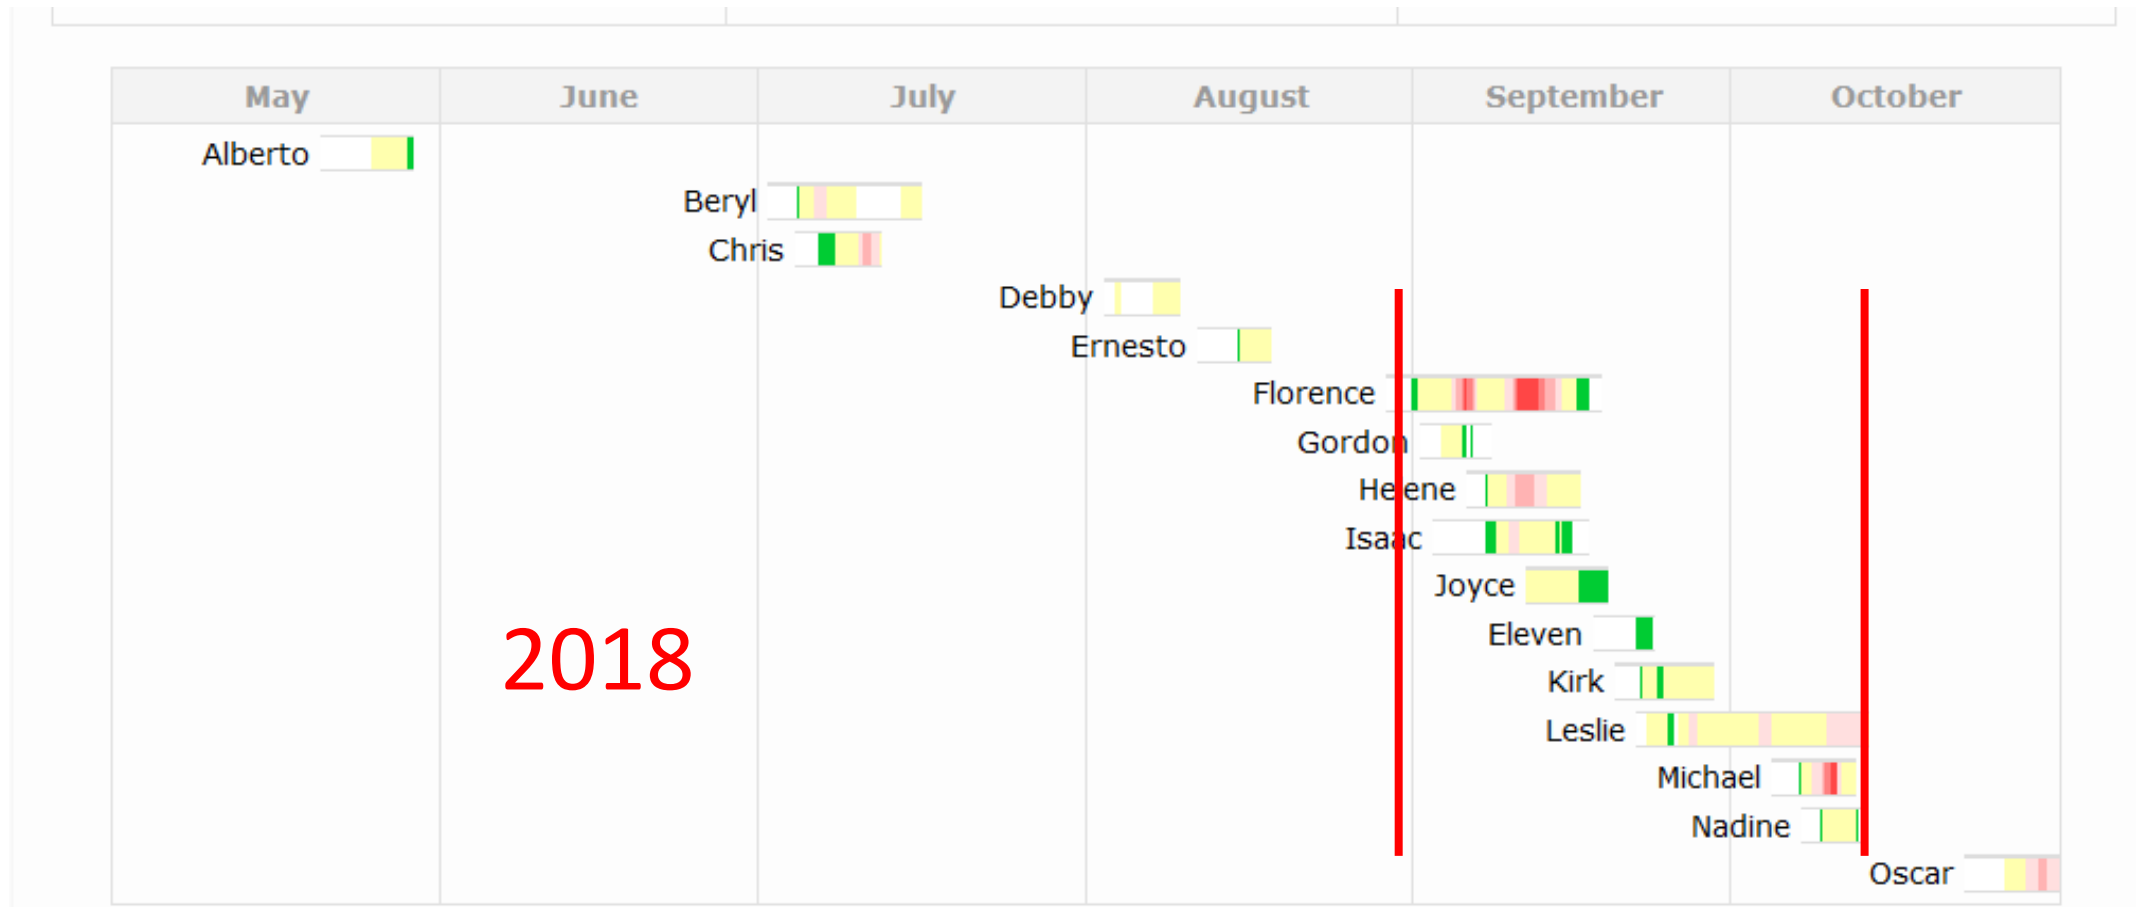

Preliminary results from the PBL tests in HAFS.0.A

Hurricane Team at EMC
April 1, 2020

Time period: Aug 30 – Oct 12 (10 storms)

Track Error

HEDMF: modified Hybrid-EDMF

TEDMF: TKE-EDMF

YSU: ShinHong

Vmax Error