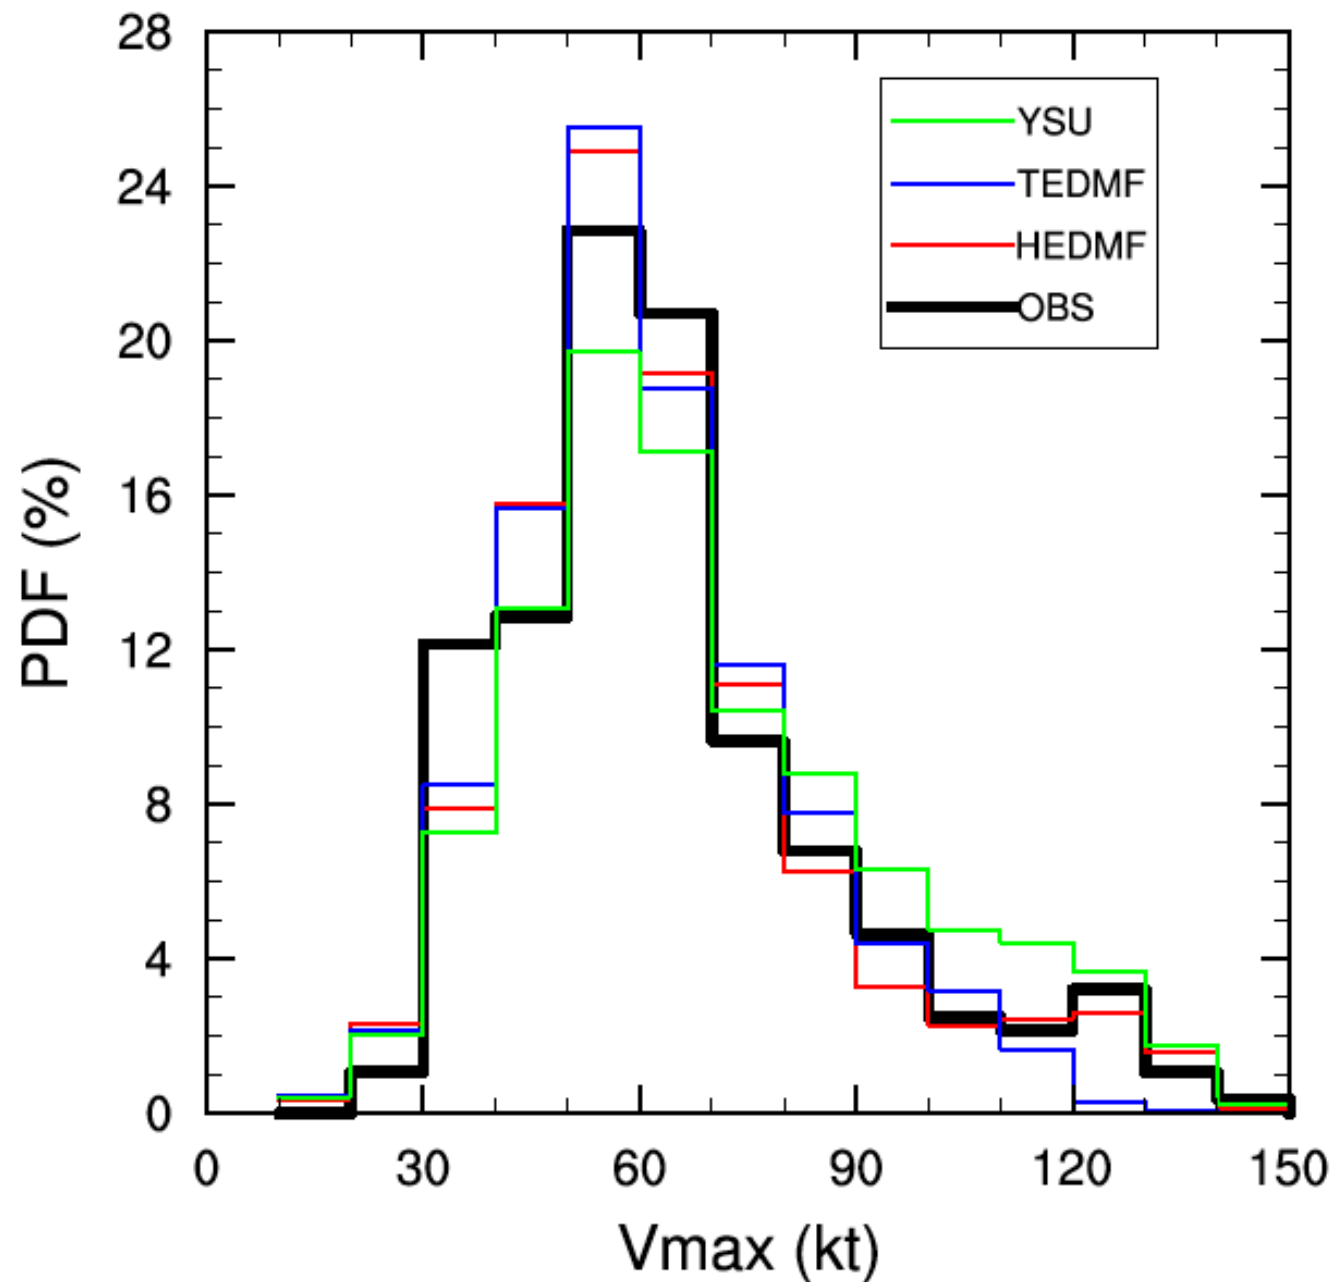

Preliminary results from the PBL tests in HAFS.0.A

Hurricane Team at EMC
April 1, 2020

Time period: Aug 30 – Oct 12 (10 storms)

Track Error

HEDMF: modified Hybrid-EDMF

TEDMF: TKE-EDMF

YSU: ShinHong

Vmax Error

Vmax Bias

Probability Distribution Function (PDF)

Vmax and SLPmin