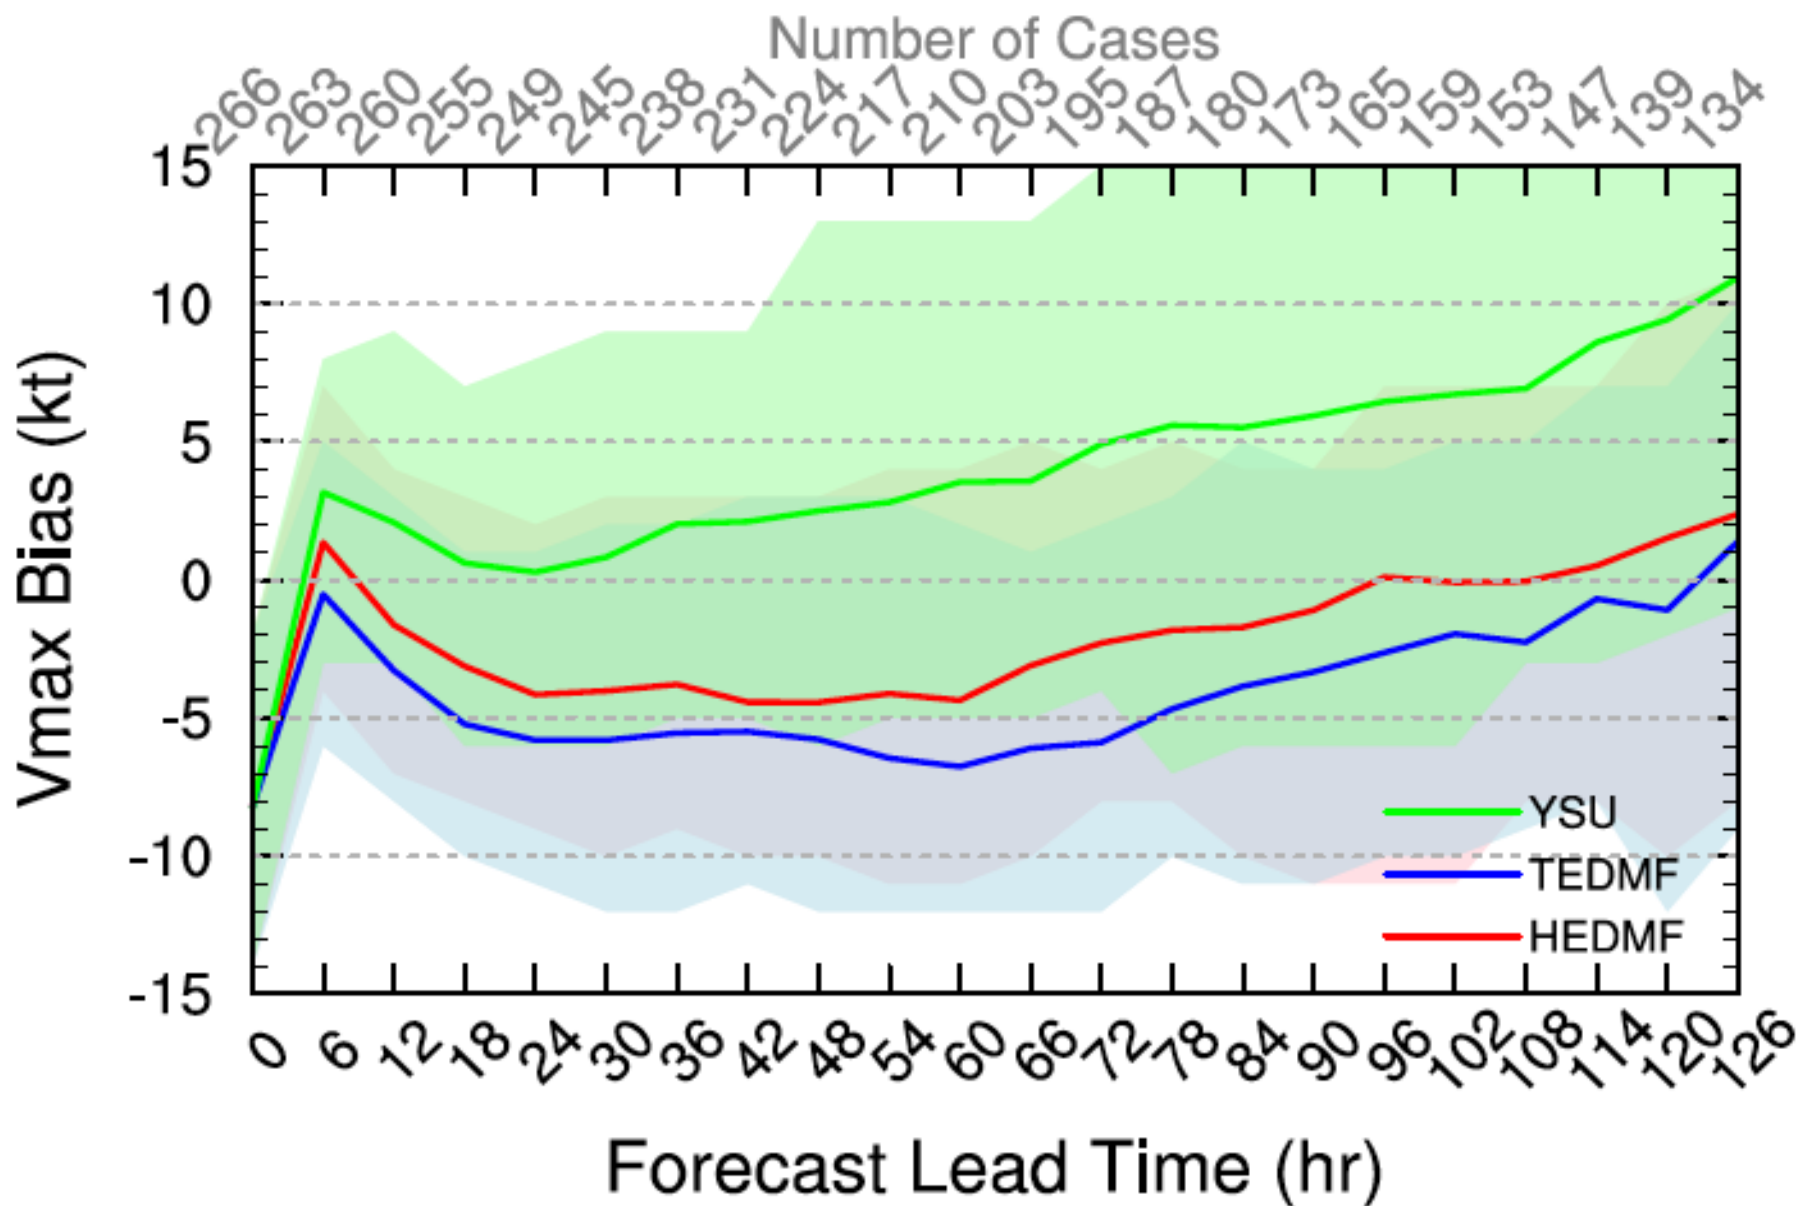

Preliminary results from the PBL tests in HAFS.0.A

Hurricane Team at EMC
April 1, 2020

Time period: Aug 30 – Oct 12 (10 storms)

Track Error

HEDMF: modified Hybrid-EDMF

TEDMF: TKE-EDMF

YSU: ShinHong

Vmax Error

Vmax Bias

Probability Distribution Function (PDF)

Vmax and SLPmin