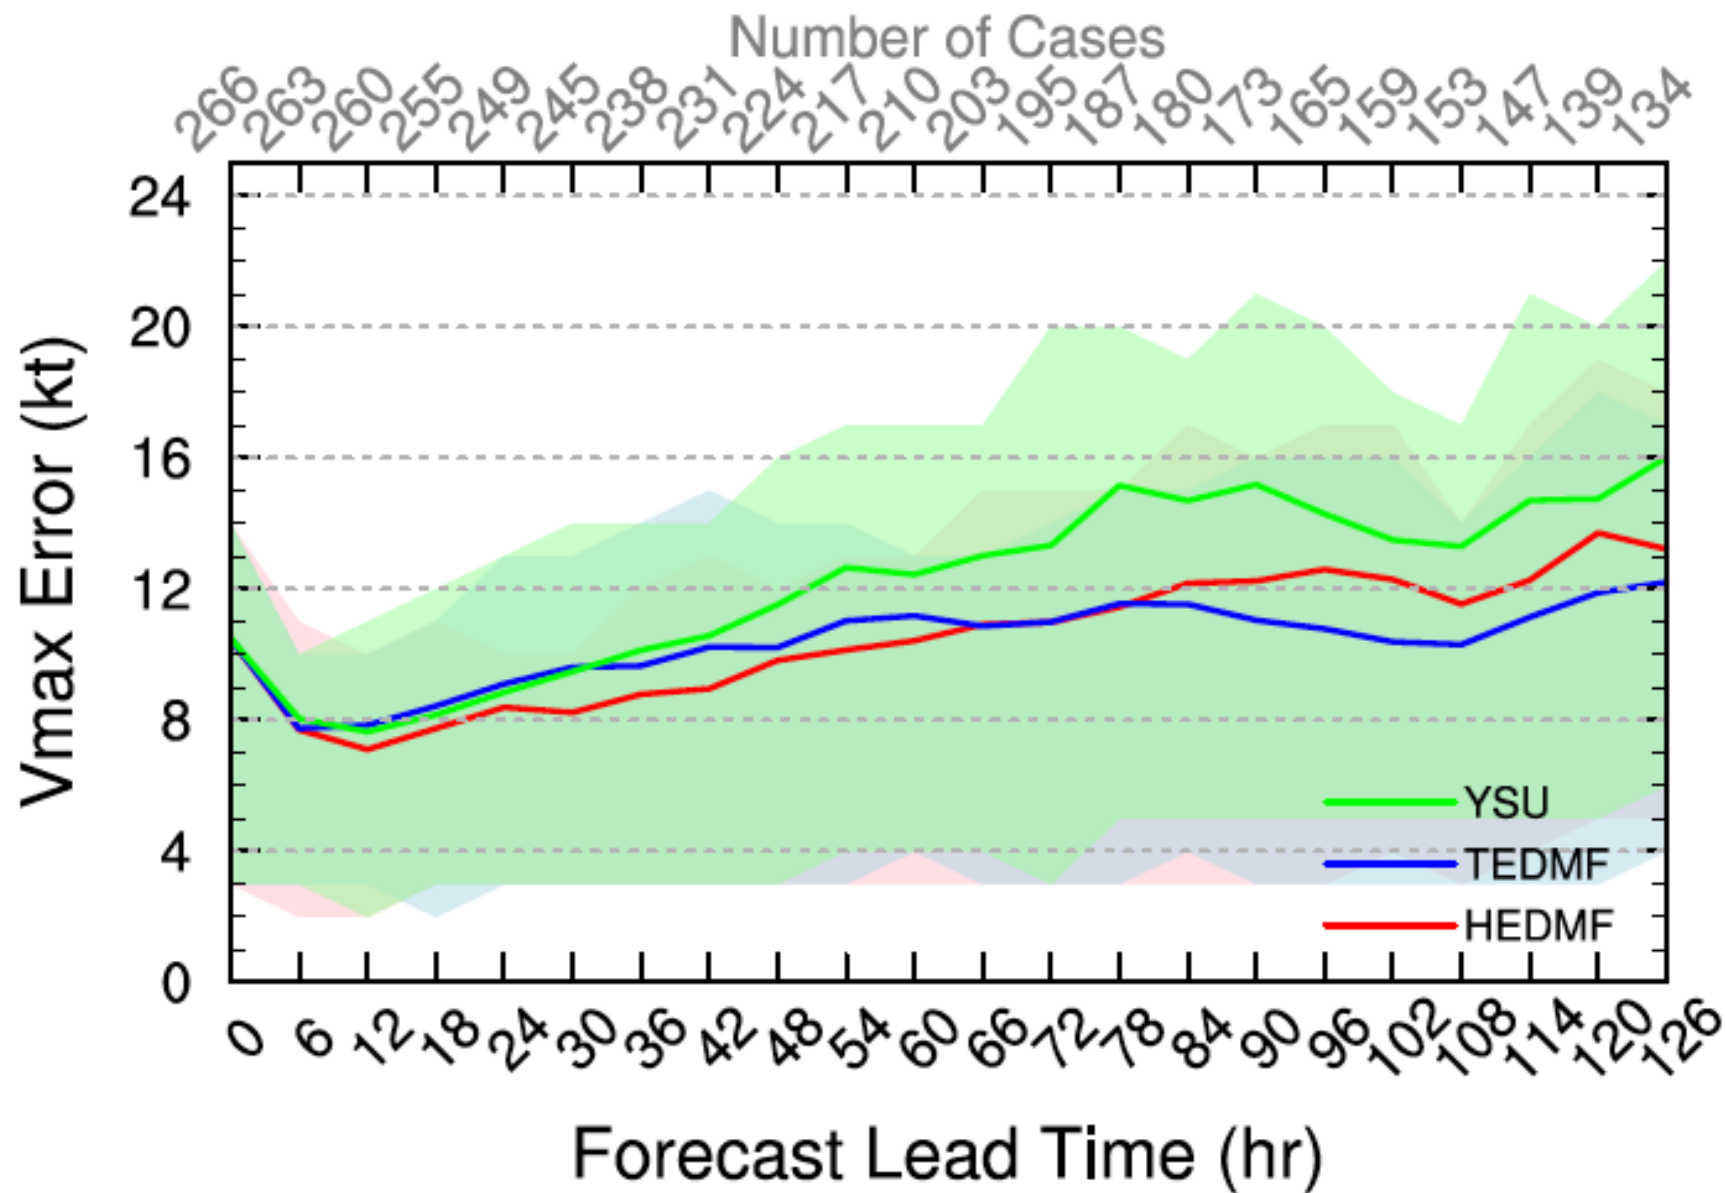

Preliminary results from the PBL tests in HAFS.0.A

Hurricane Team at EMC
April 1, 2020

Time period: Aug 30 – Oct 12 (10 storms)

Track Error

HEDMF: modified Hybrid-EDMF

TEDMF: TKE-EDMF

YSU: ShinHong

Vmax Error

Vmax Bias

Probability Distribution Function (PDF)

Vmax and SLPmin